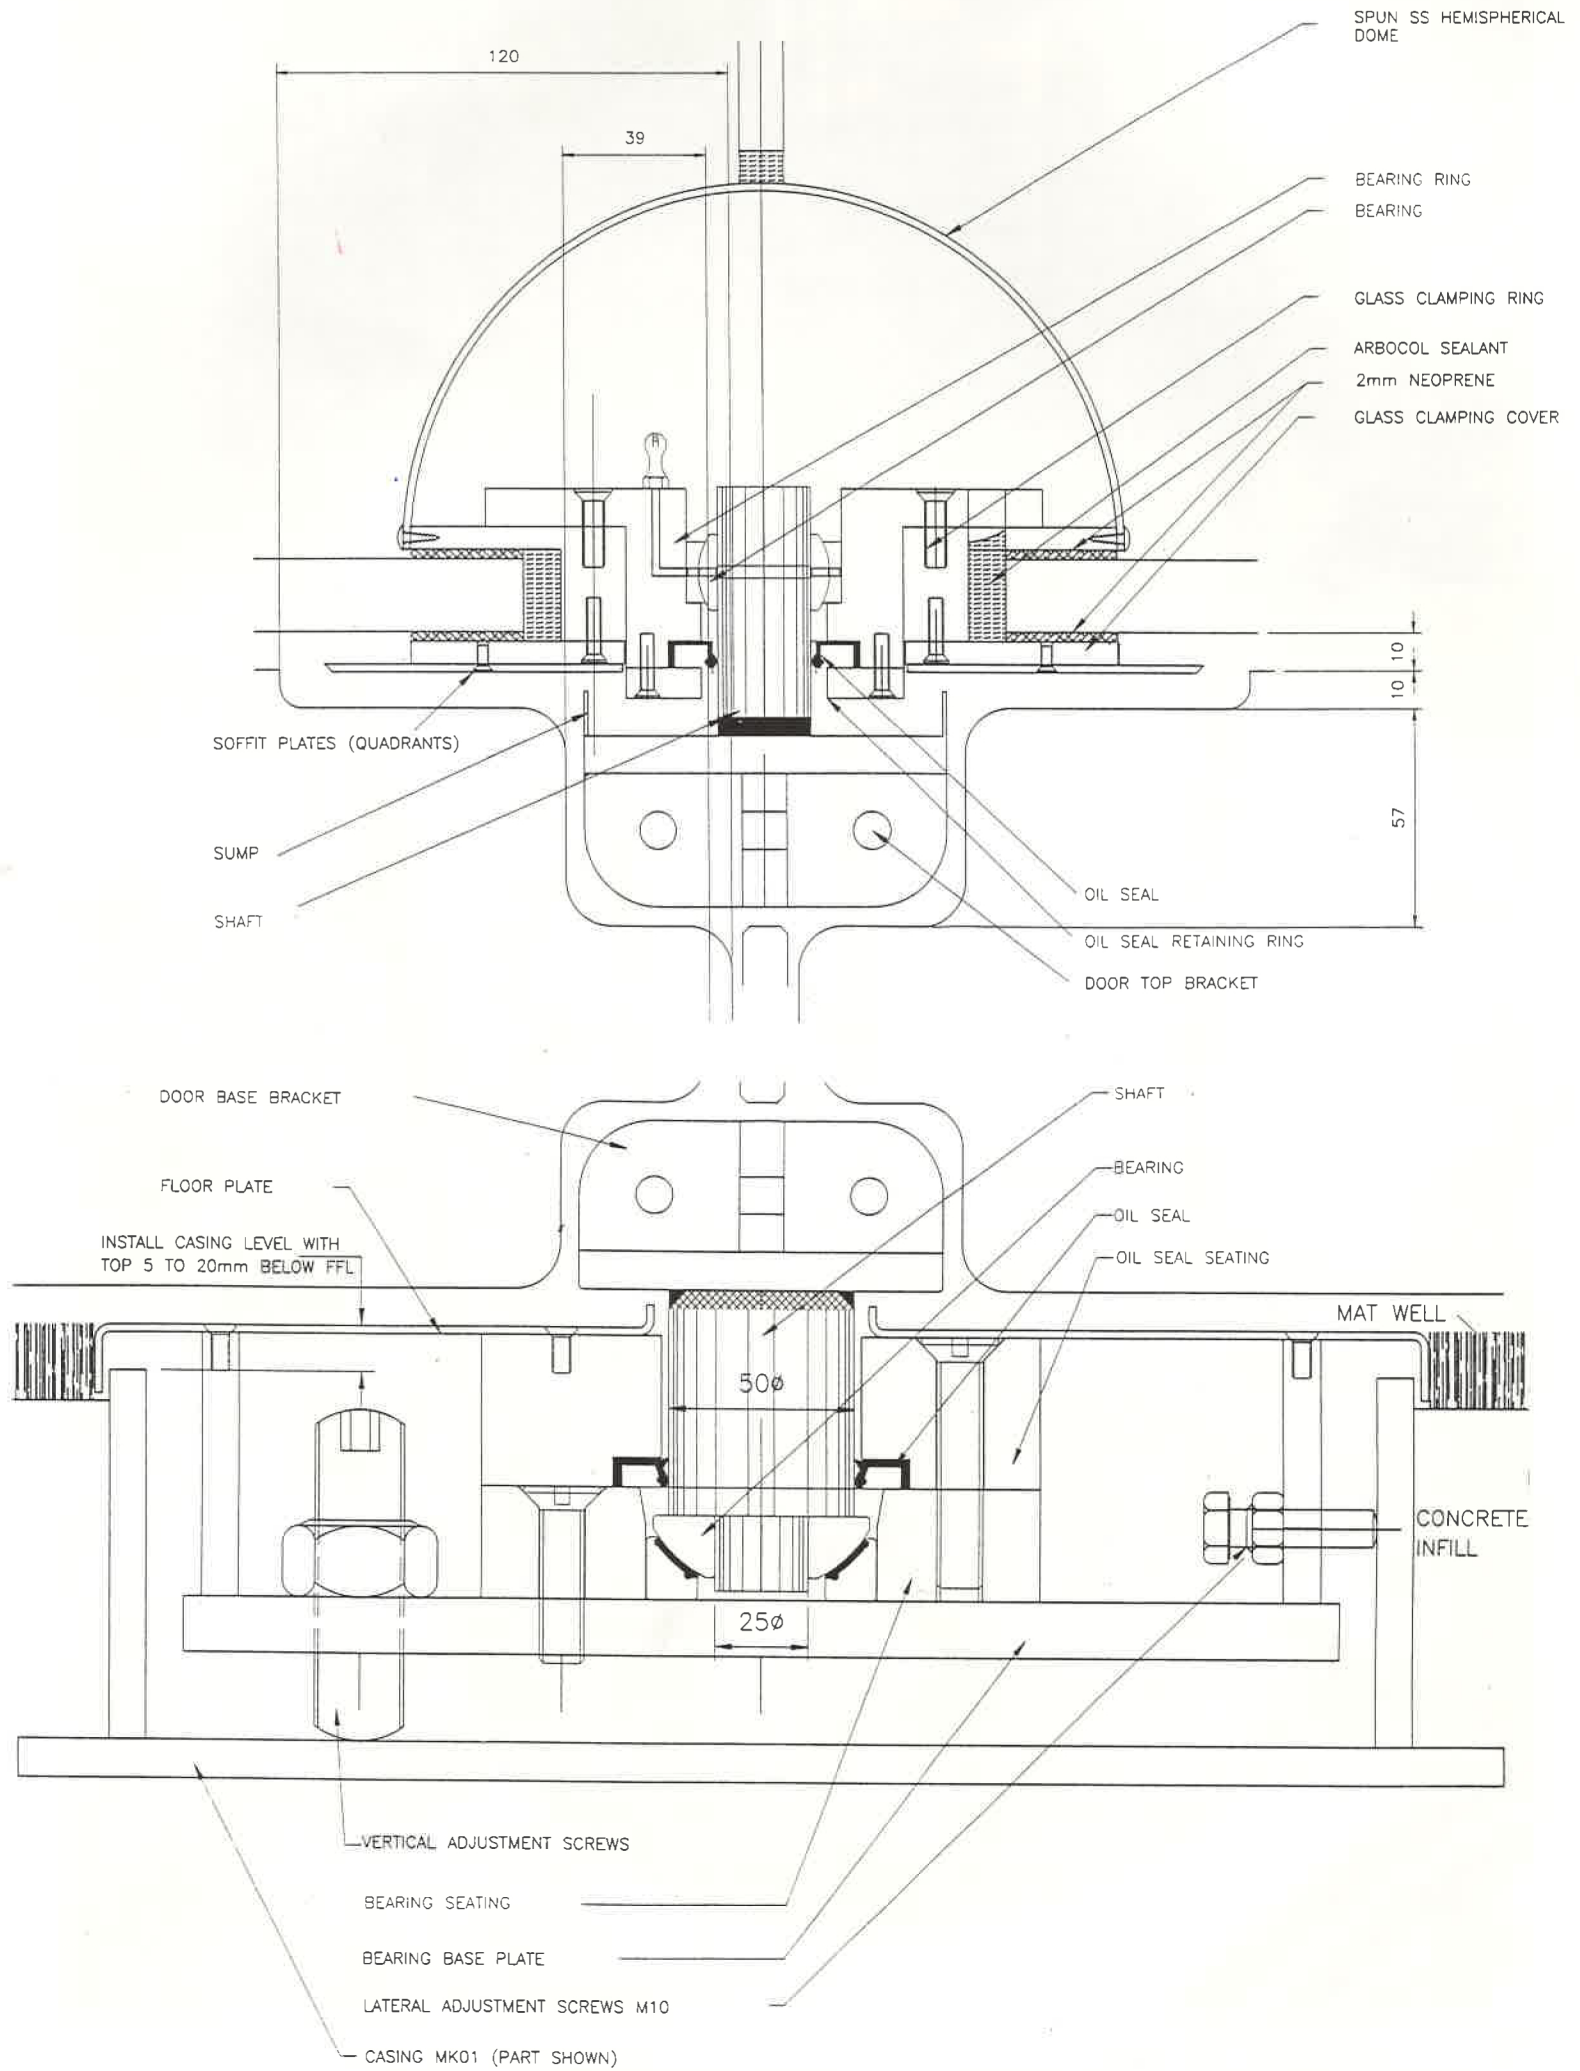

the
revolving
door

since
1881

architecture in detail

Alan Beardmore

ALL-GLASS REVOLVING DOOR

Bere: Architects with Champion Engineers of London Pizza Express, Alban Gate, London EC. 2 sheets - sheet 1

166 *Pizza Express, Alban Gate, London EC, 1996.*