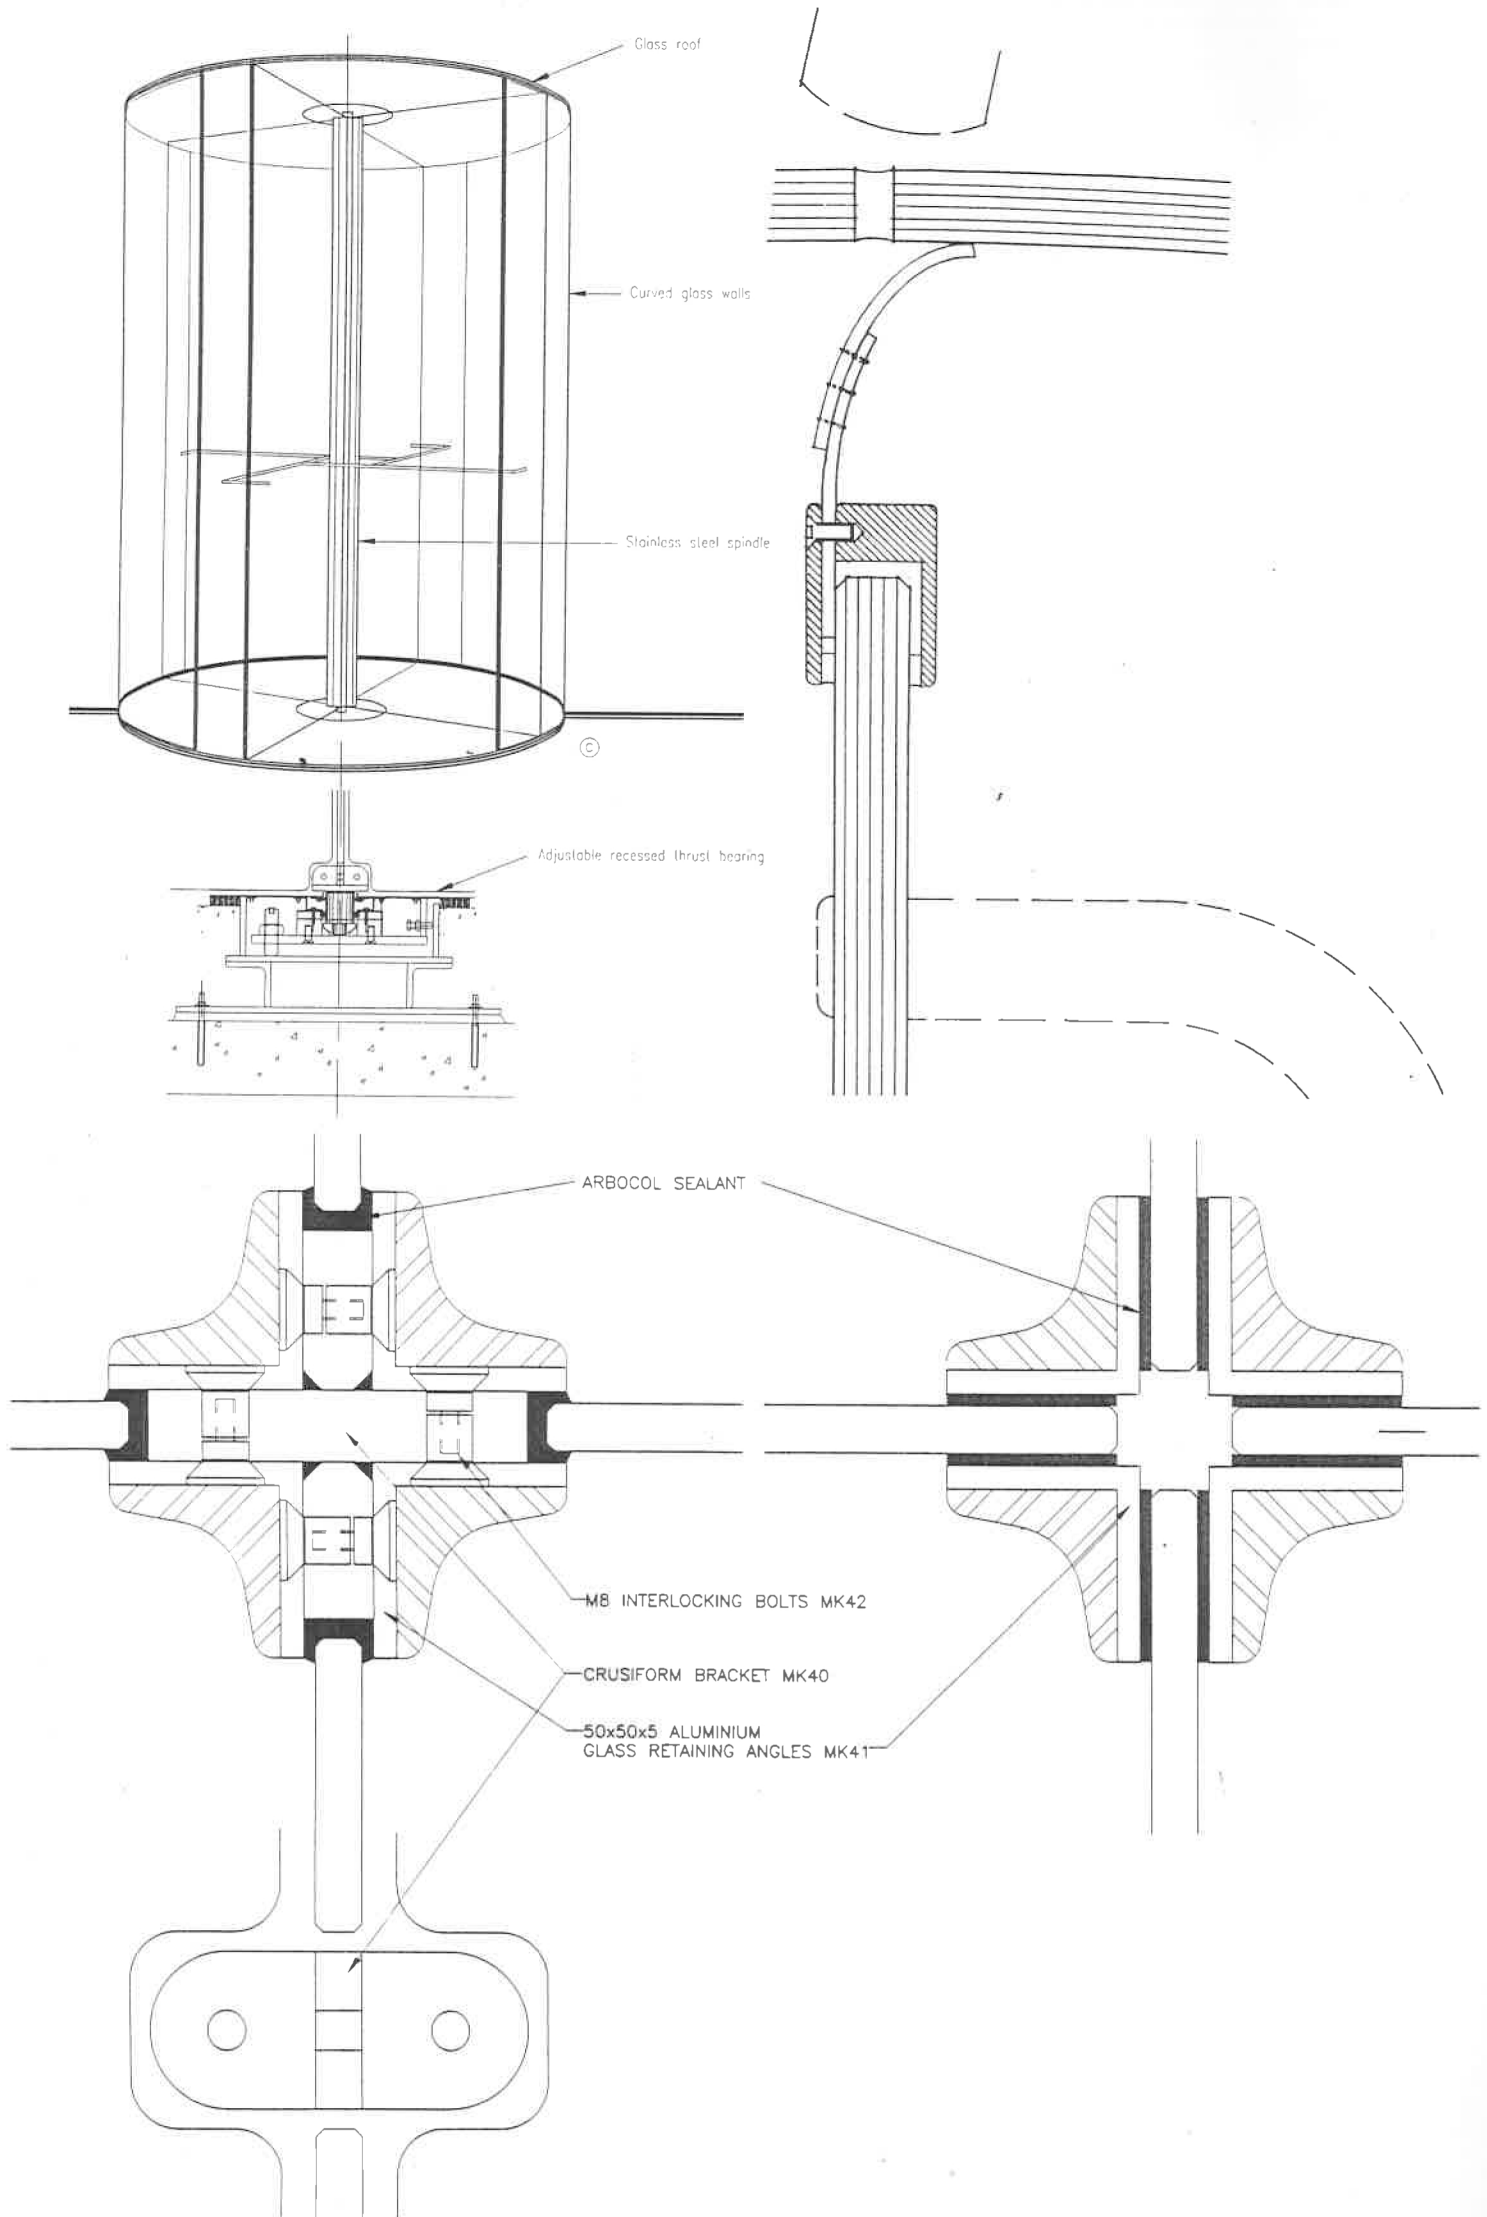

the
revolving
door

since
1881

architecture in detail

Alan Beardmore

ALL-GLASS REVOLVING DOOR

Bere: Architects with Champion Engineers of London Pizza Express, Alban Gate, London EC. 2 sheets - sheet 1

166 *Pizza Express, Alban Gate, London EC, 1996.*

Bere: Architects, London. Campion Engineers, Southend & London. Constructor: Marcus Summers Structural Glazing, London.